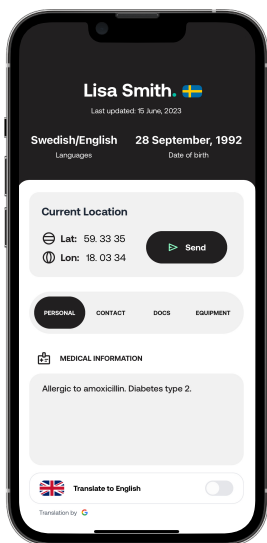

# Better care and faster emergency responses with Twiceme Help The Helpers (HTH) Technology.

- ✓ LOCALLY STORED DATA
- ✓ NO SIGN UP REQUIRED
- ✓ GDPR COMPLIANT

## Look for this symbol

Scan this symbol with your smartphone for instant access to medical information of an injured person.

## The world's easiest rescue tool.

Twiceme lets you upload your Medical ID to your protective equipment, enabling first responders to quickly access your medical information by tapping the Twiceme symbol with a smartphone.